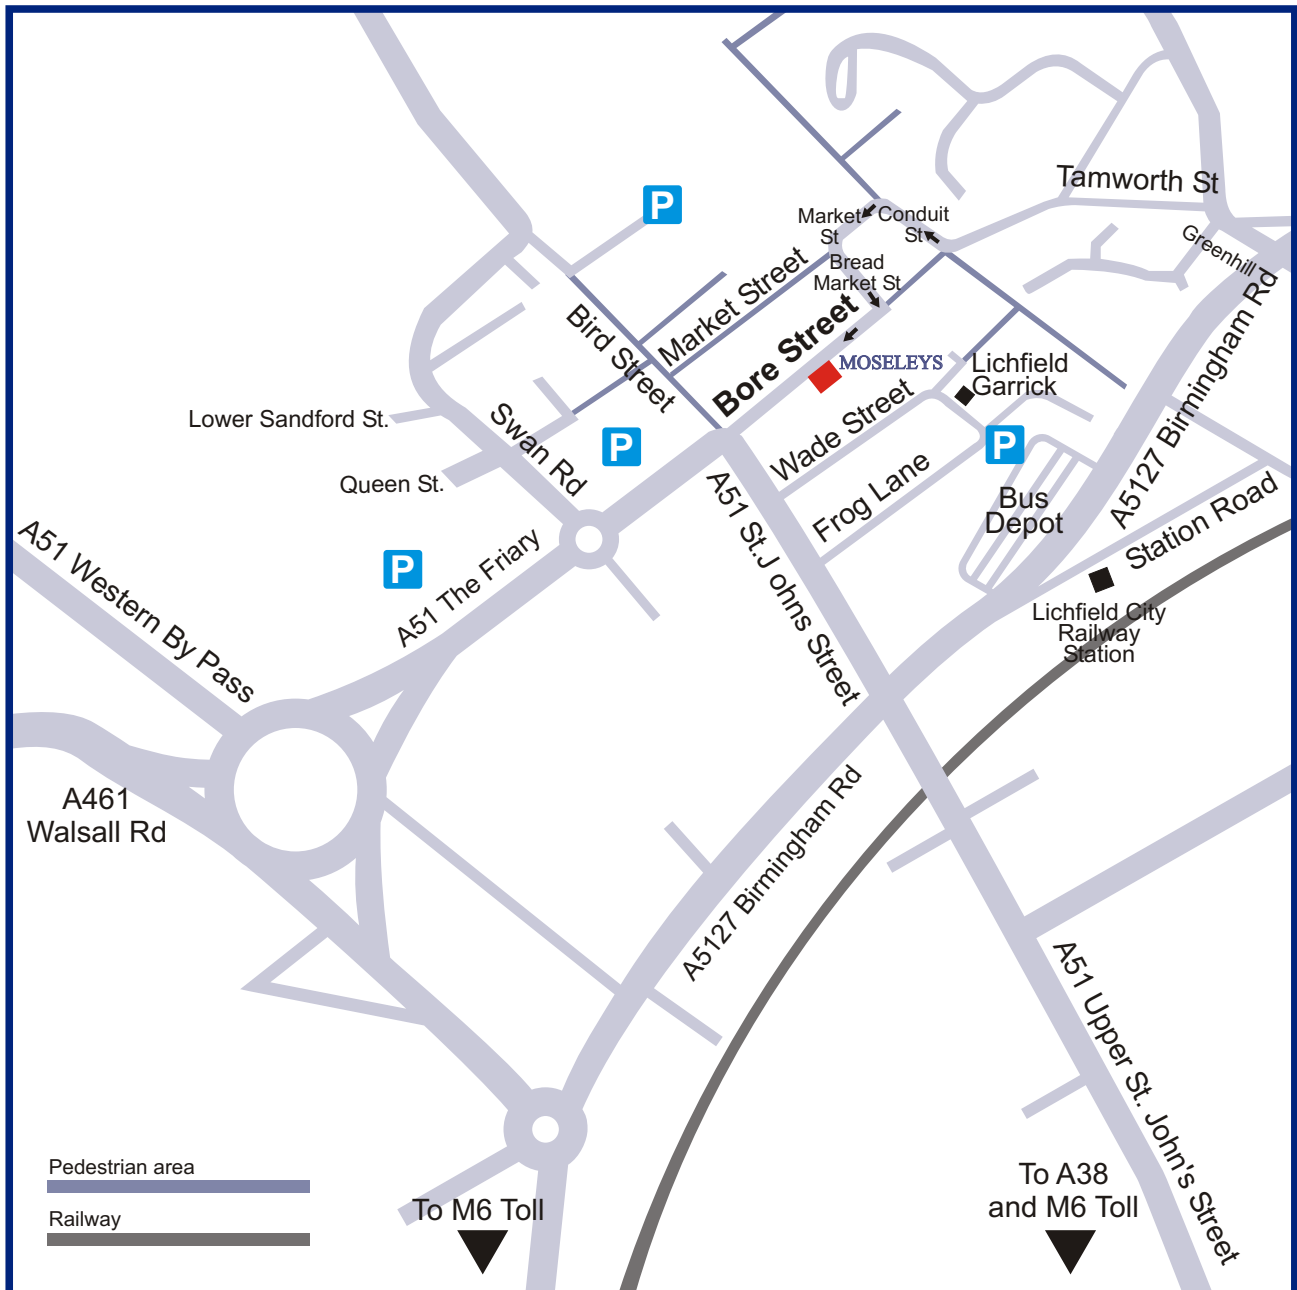

MOSELEYS

Solicitors

Local Area Map

Address Compton House
18 Bore Street
Lichfield
Staffordshire
WS13 6LL

Tel 01543 414100
Fax 01543 253721
DX 19025 Lichfield
Email enq@moseleys.co.uk

MOSELEYS

Solicitors

Main Route Map